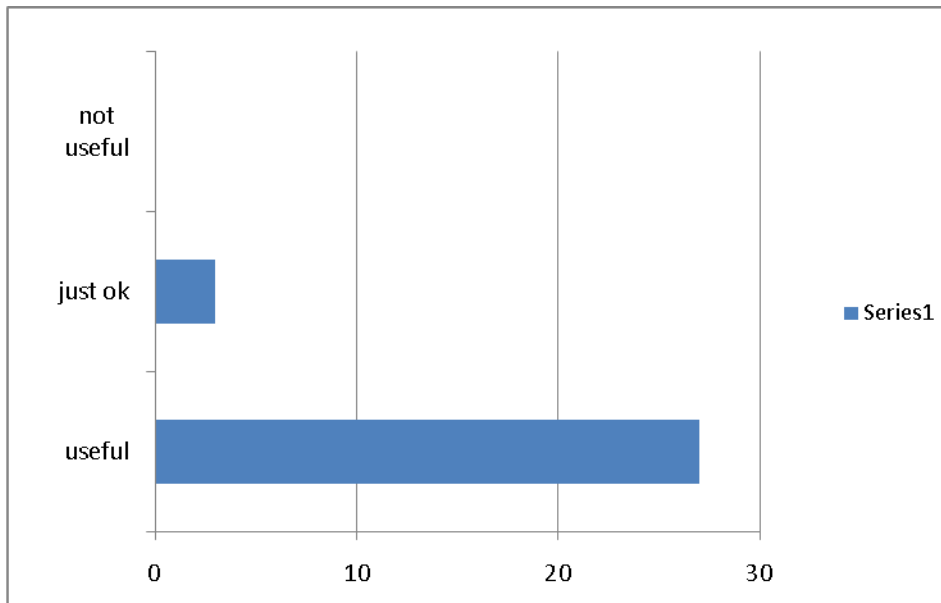

South Kirklees Get Sorted Evaluation 9th September 2010

What are you doing now?

Working	College	Apprenticeships	E2E	Foundation learning	Unemployed
1	3	0	1	2	32

How friendly were the staff?

Friendly	Normal	Unfriendly
30	1	0

How helpful was the event?

Useful	Just ok	Not useful
27	3	0

Additional Comments:

Helpful
Very informative
Great!
Very supportive, polite and full of information
Helpful towards my career
Interviews arranged at Cms
Interviews arranged at Kirklees collegfe
Thank you very much