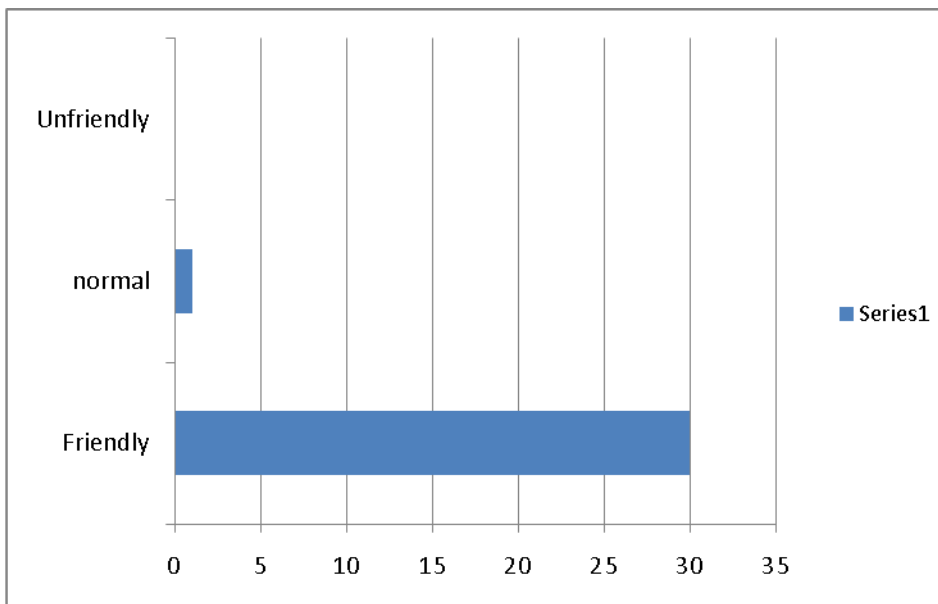

South Kirklees Get Sorted Evaluation 9th September 2010

What are you doing now?

Working	College	Apprenticeships	E2E	Foundation learning	Unemployed
1	3	0	1	2	32

How friendly were the staff?

Friendly	Normal	Unfriendly
30	1	0