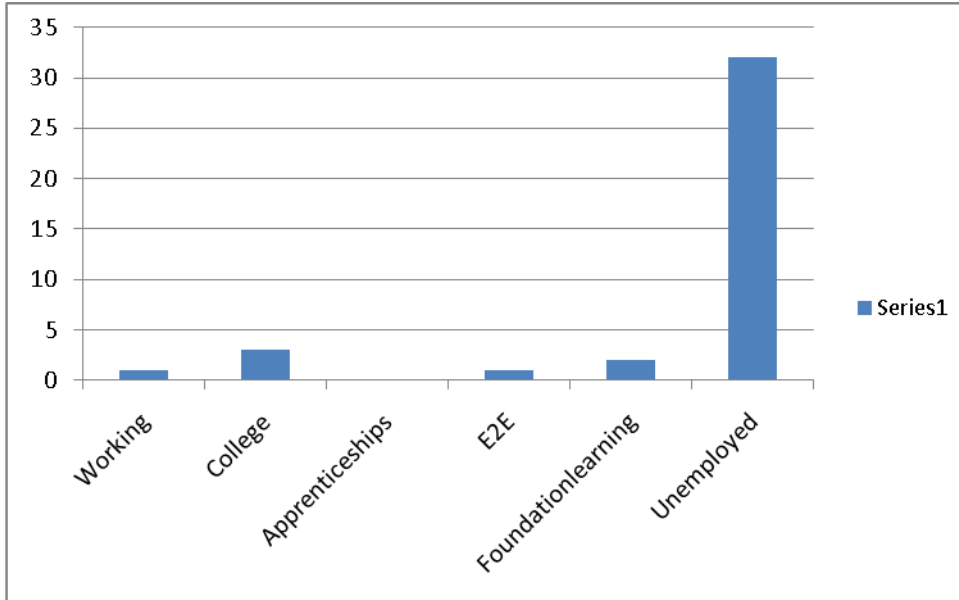

South Kirklees Get Sorted Evaluation 9th September 2010

What are you doing now?

Working	College	Apprenticeships	E2E	Foundation learning	Unemployed
1	3	0	1	2	32

How friendly were the staff?

Friendly	Normal	Unfriendly
30	1	0

How helpful was the event?

Useful	Just ok	Not useful
27	3	0

Additional Comments:

Helpful
Very informative
Great!
Very supportive, polite and full of information
Helpful towards my career
Interviews arranged at Cms
Interviews arranged at Kirklees collegfe
Thank you very much